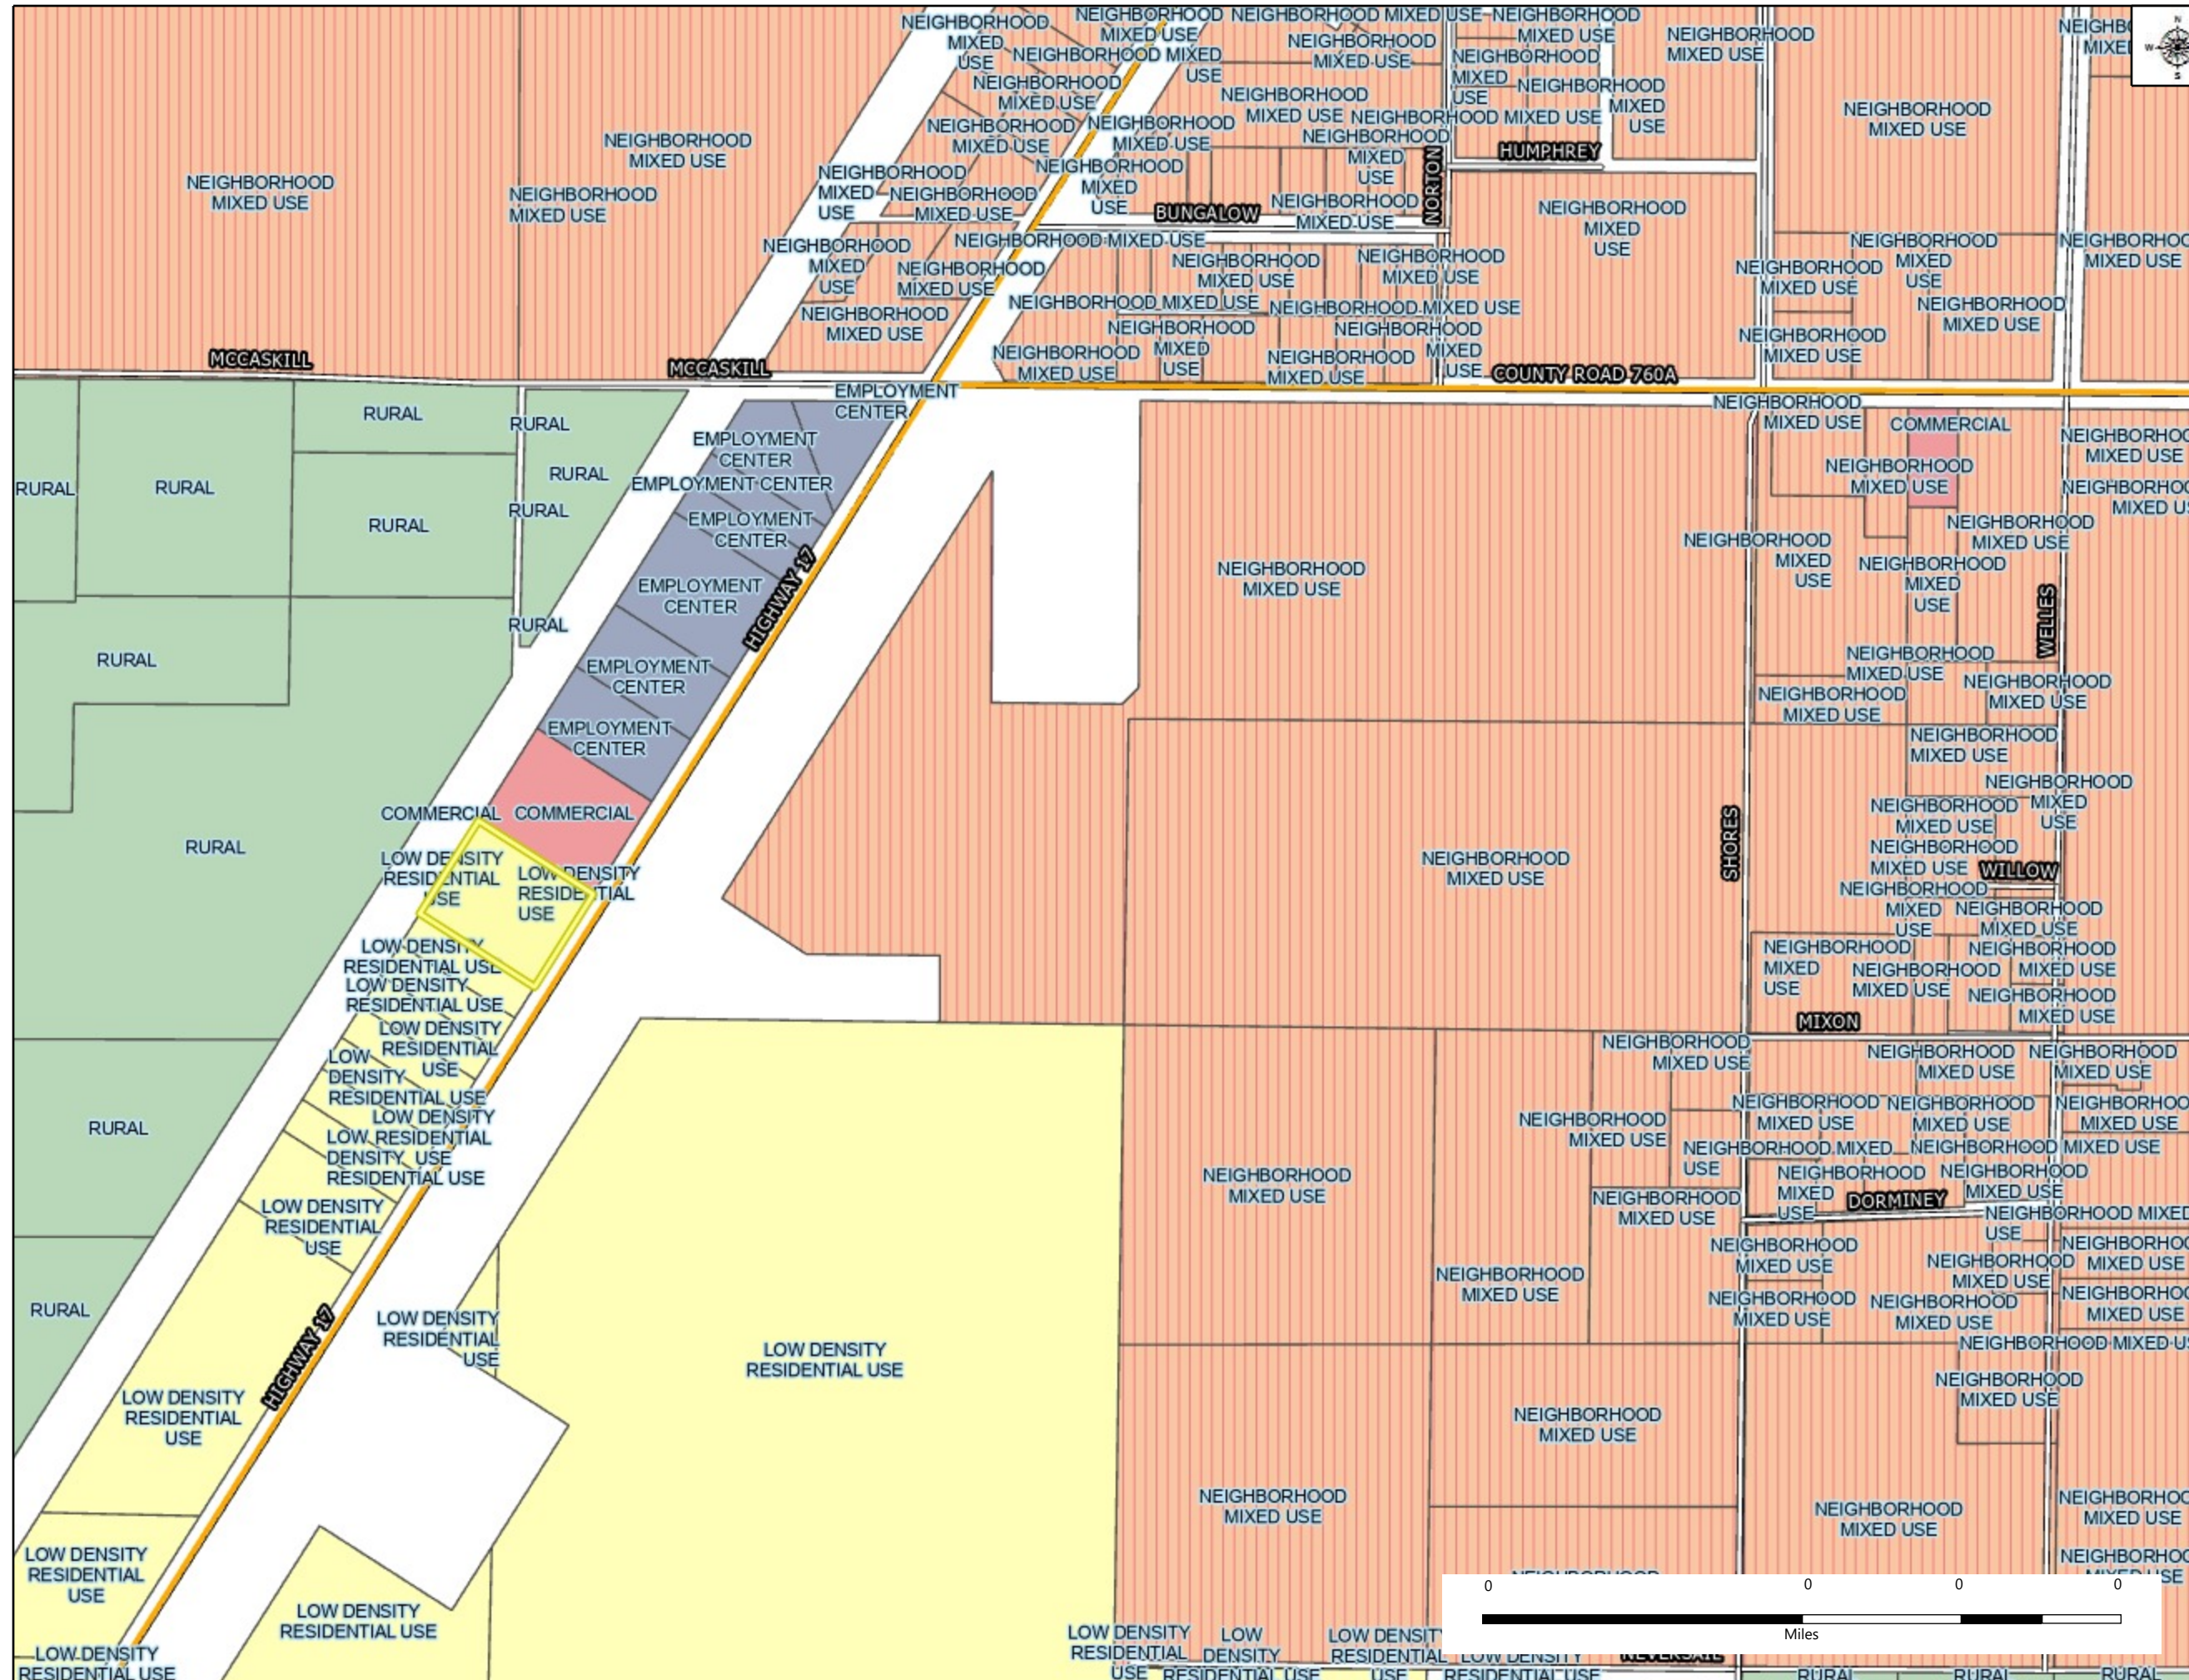

# FLU Map CEB Management Services LLC

- Street Labels
- Major Road Labels
- FLUM Labels
- County Boundary
- Major Roads
- Streets
- Parcels
- FLUM 2040
  - Preservation
  - Rural/Agriculture
  - Low Density Residential
  - Medium Density Residential
  - Neighborhood Mixed Use
  - Employment Center
  - Commercial
  - Urban Center Mixed Use
  - Public Land/Institutional
  - Electrical Generating Facility

December 6, 2024