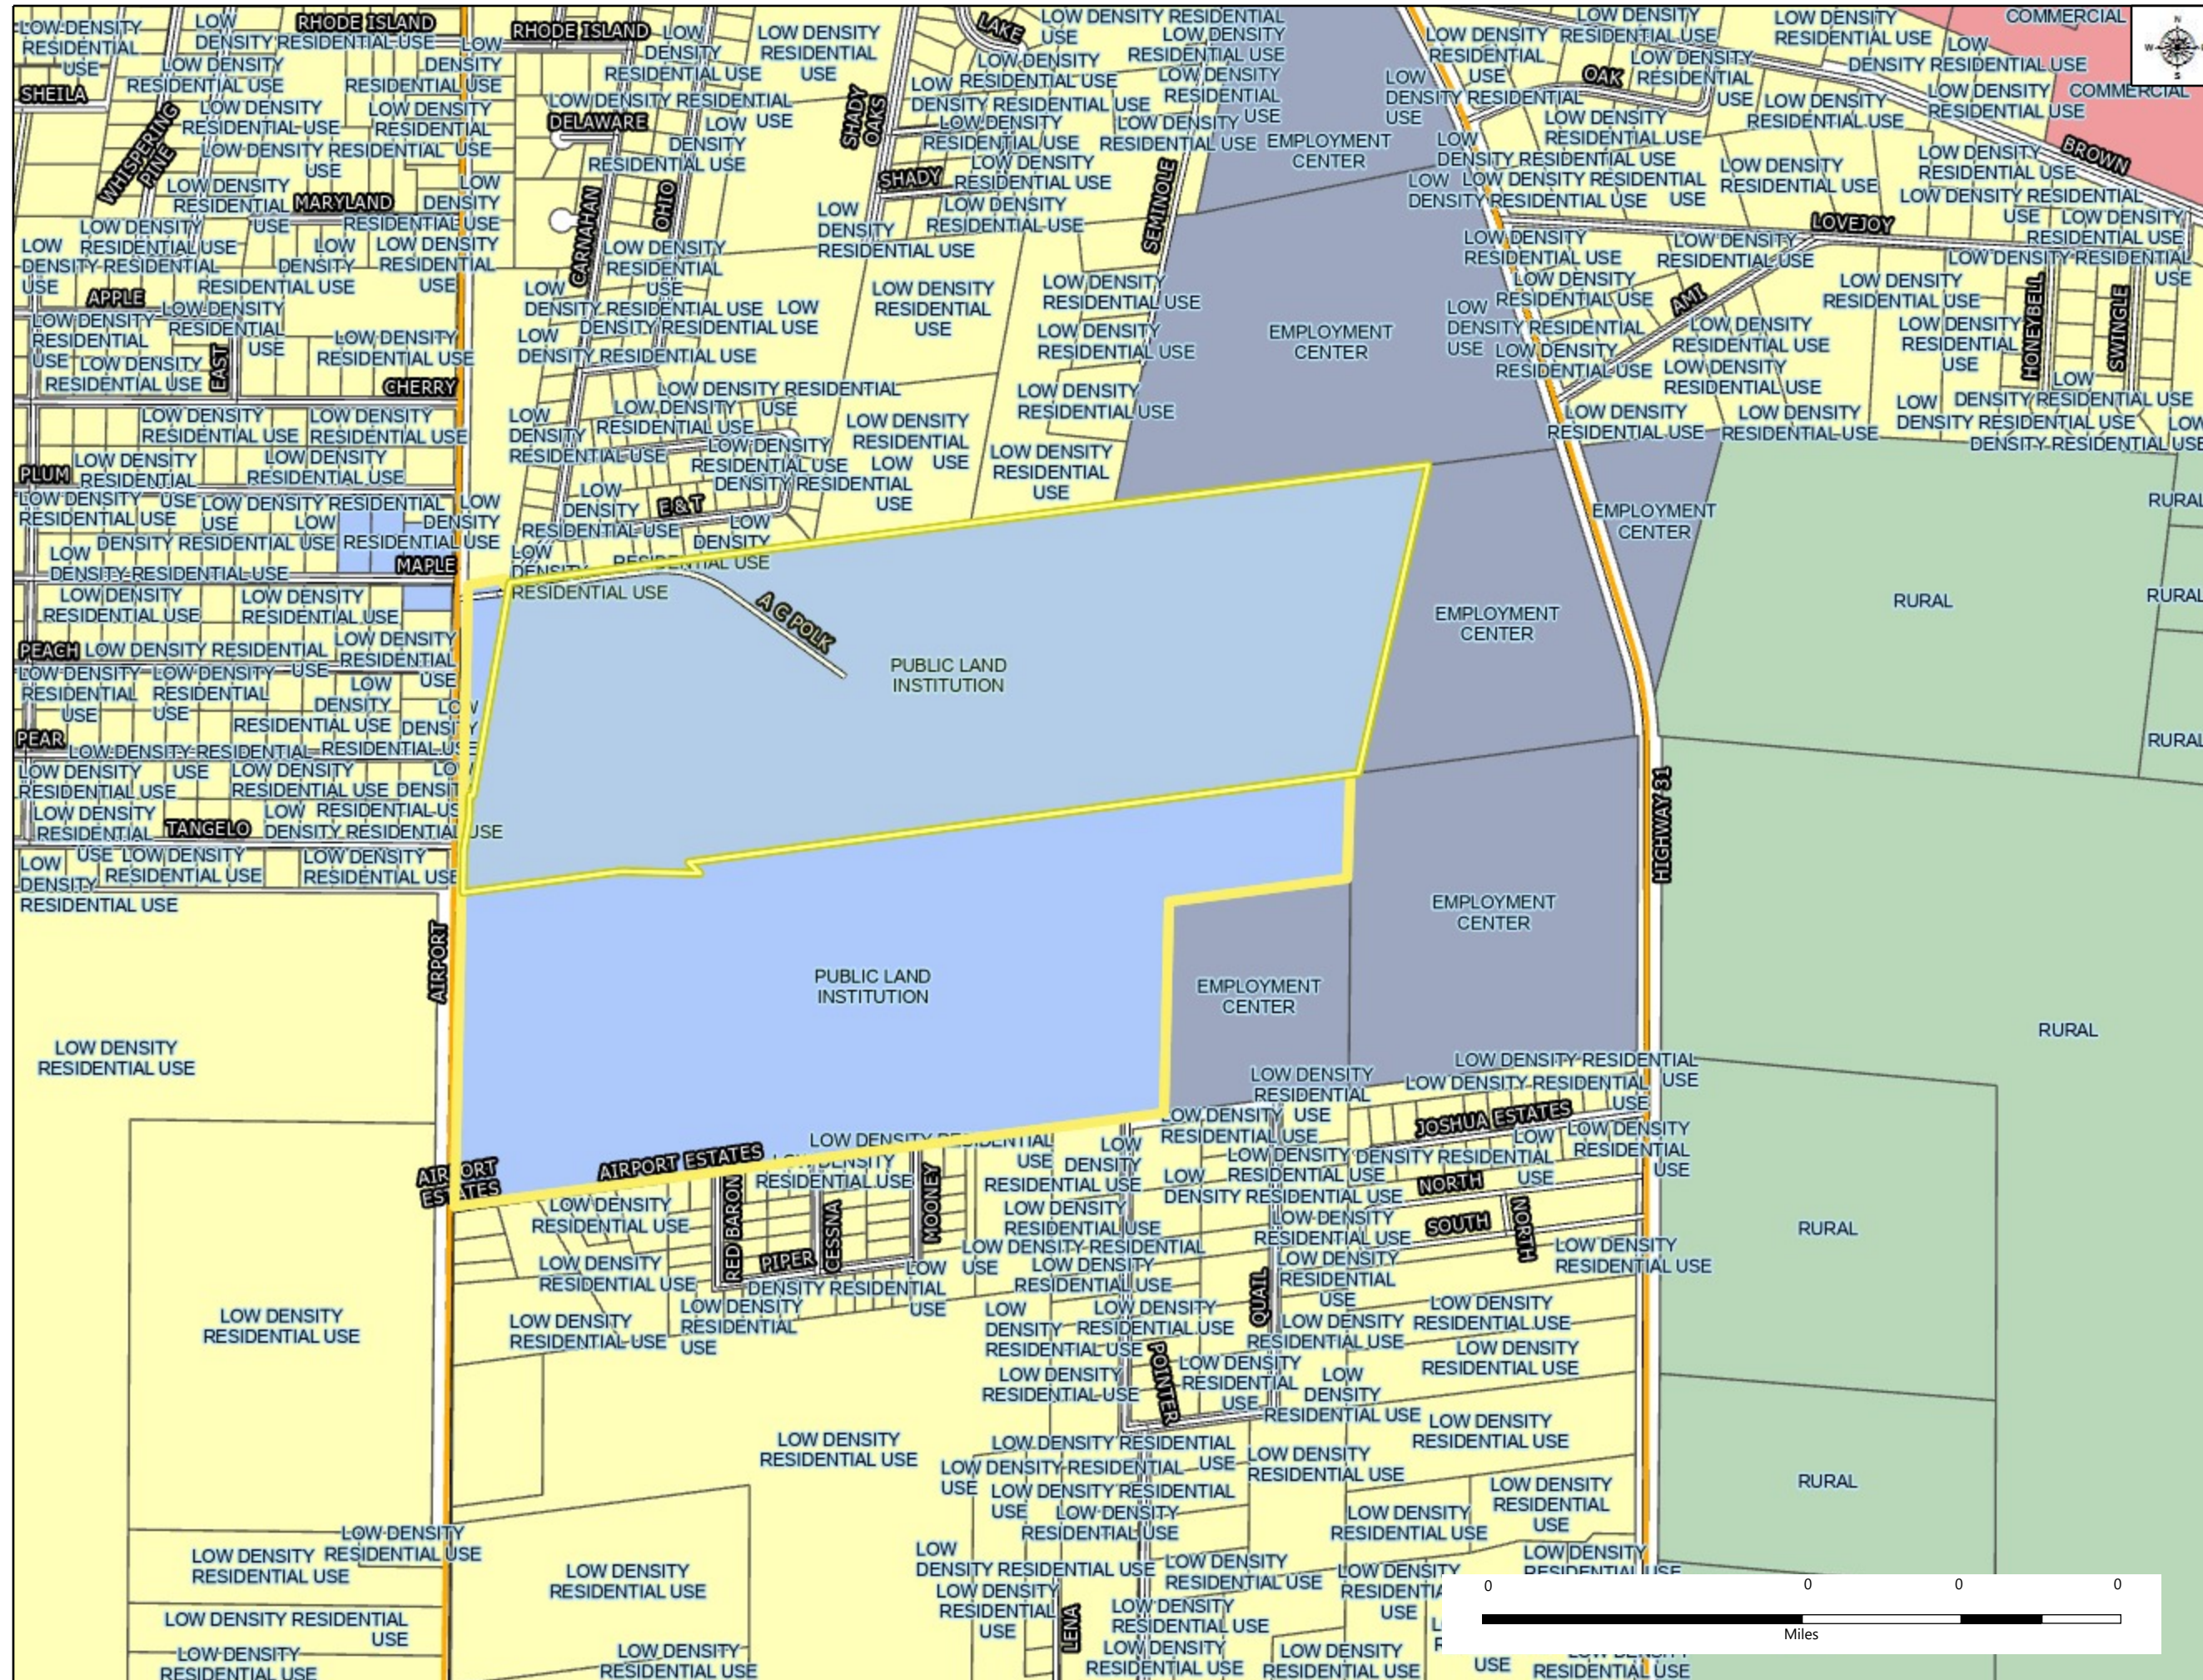

# FLU Map City of Arcadia Airport

- Street Labels
- Major Road Labels
- FLUM Labels
- County Boundary
- Major Roads
- Streets
- Parcels
- FLUM 2040
  - Preservation
  - Rural/Agriculture
  - Low Density Residential
  - Medium Density Residential
  - Neighborhood Mixed Use
  - Employment Center
  - Commercial
  - Urban Center Mixed Use
  - Public Land/Institutional
  - Electrical Generating Facility

March 20, 2026