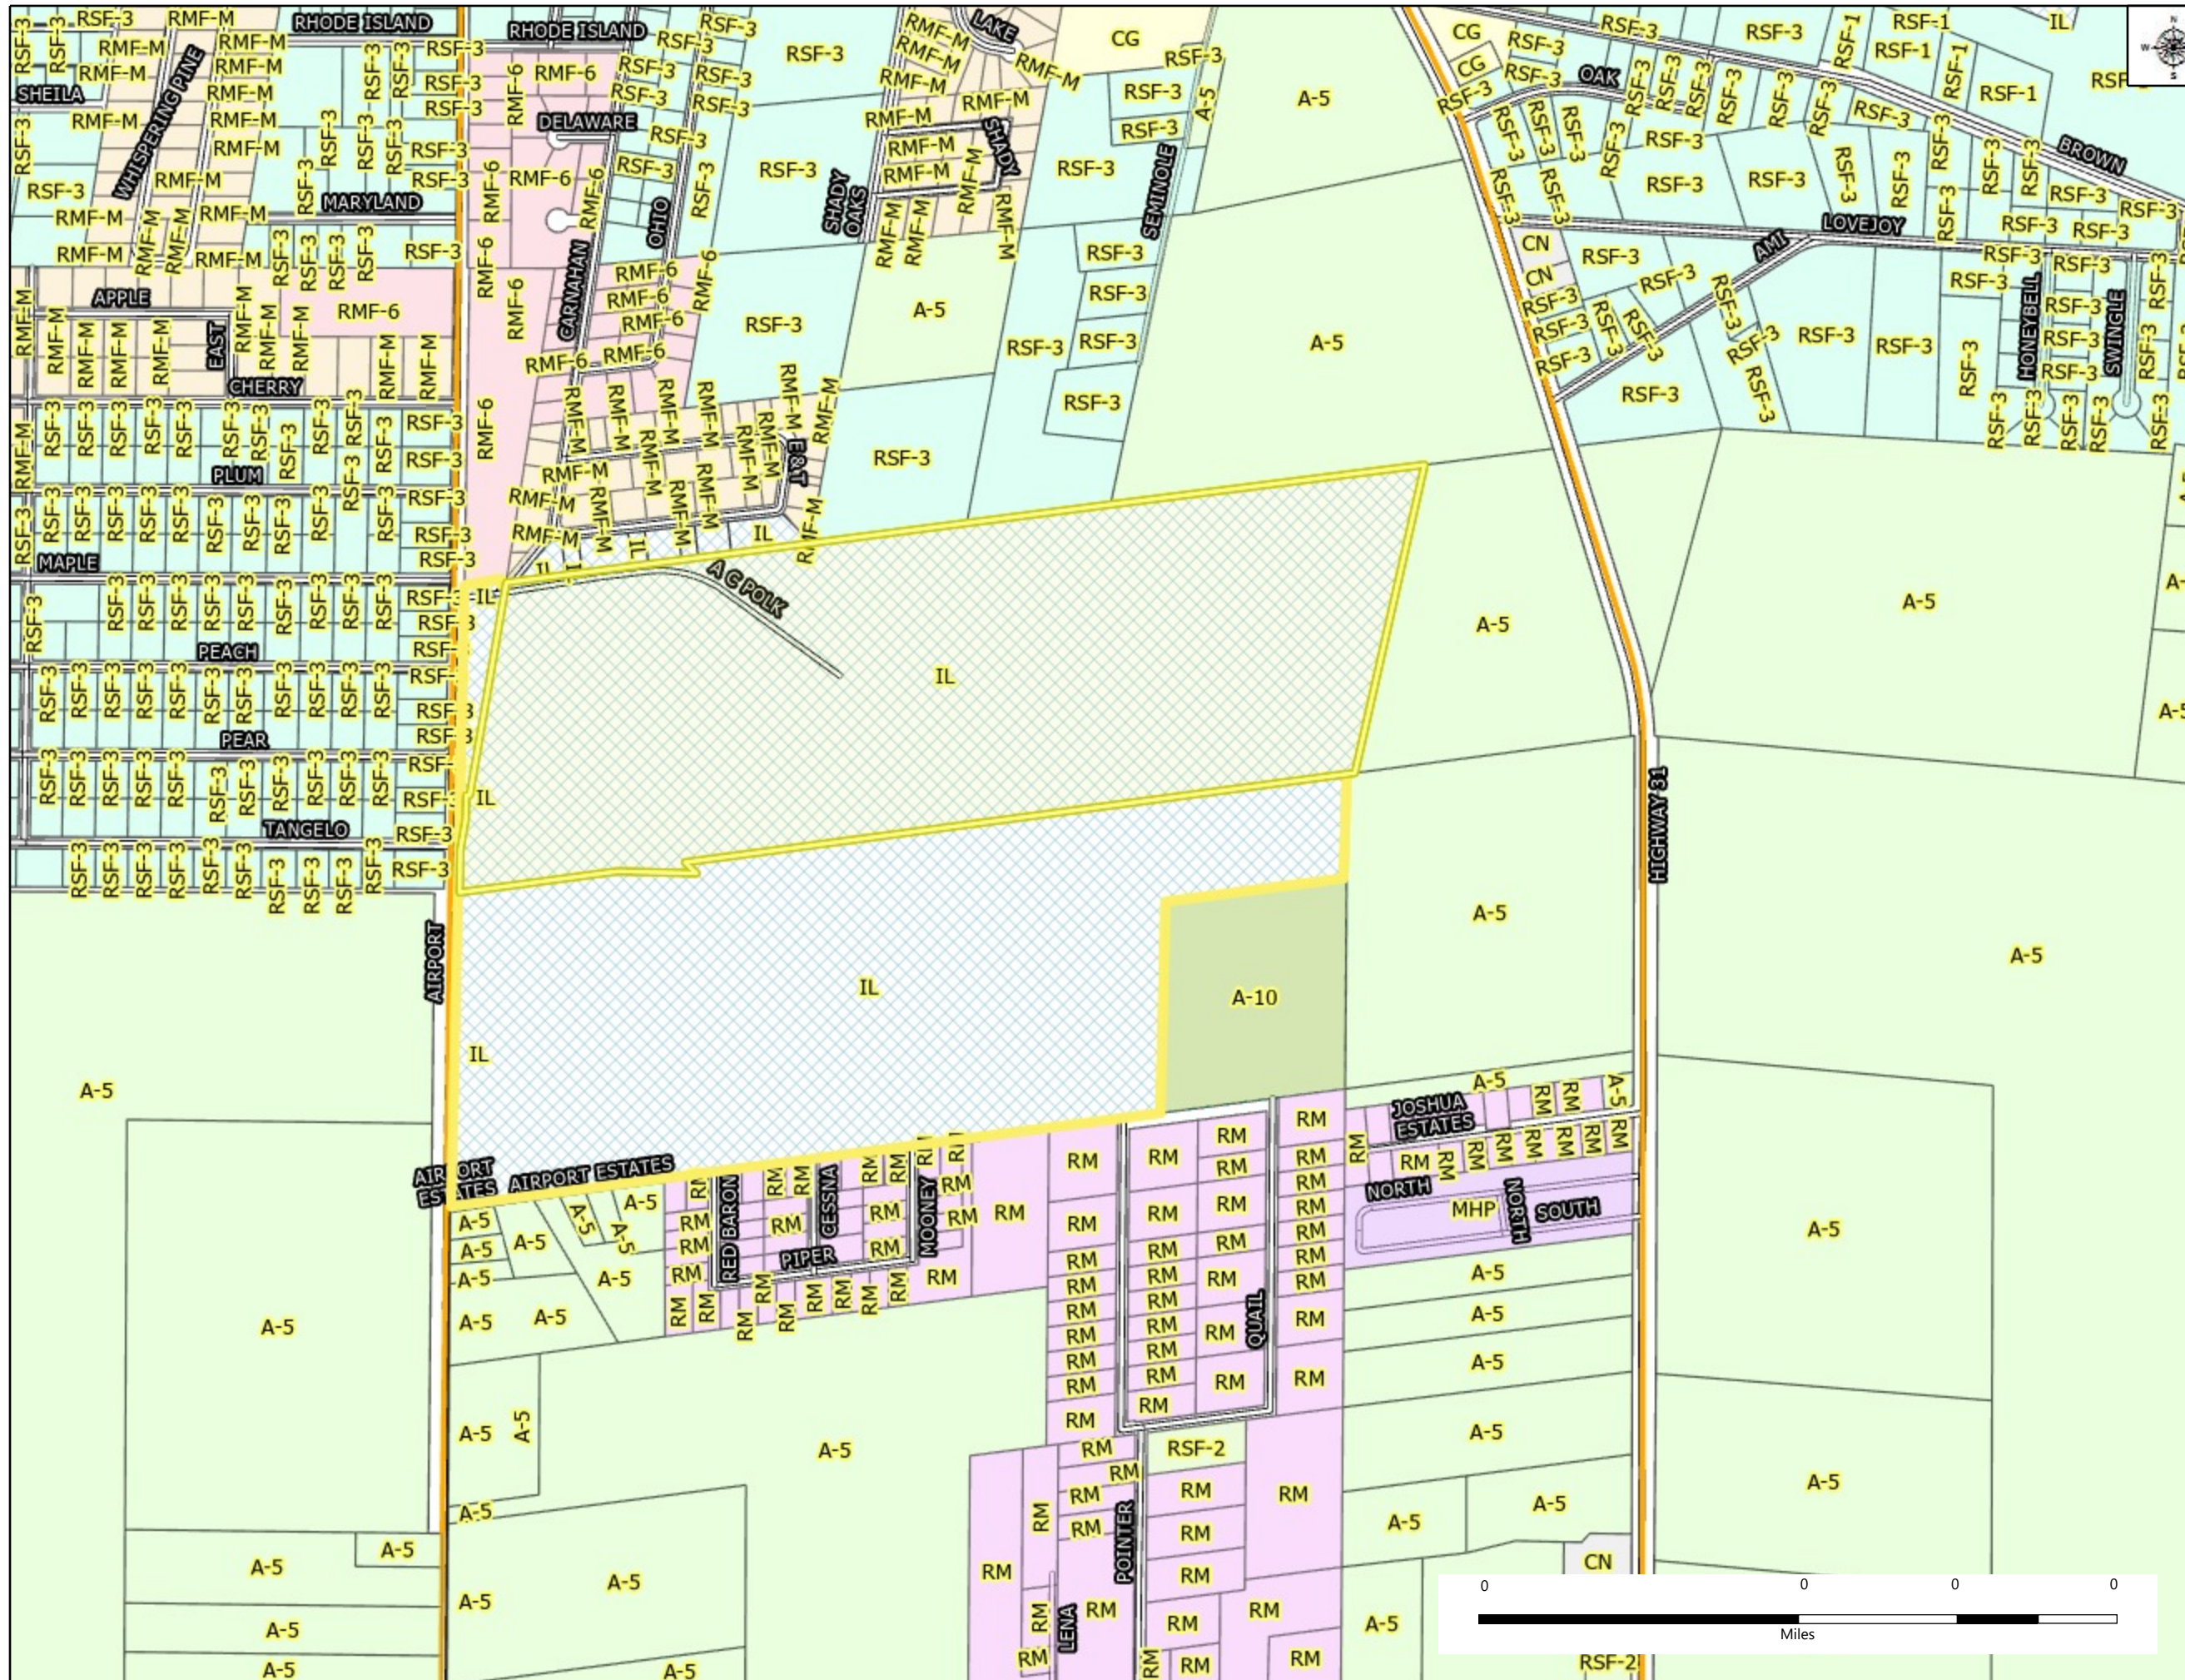

Zoning Map City of Arcadia Airport

- Street Labels
- Major Road Labels
- Zoning Labels
- Zoning Designation
- A-10
- A-5
- CE
- CG
- CITY
- CN
- IH
- IL
- ILE
- MHP
- MHS
- P/I
- PM-1
- PUD
- RM
- RMF-12
- RMF-6
- RMF-8
- RMF-M
- ROI
- RSF

March 20, 2026

Prepared By

HORNER SHIFRIN